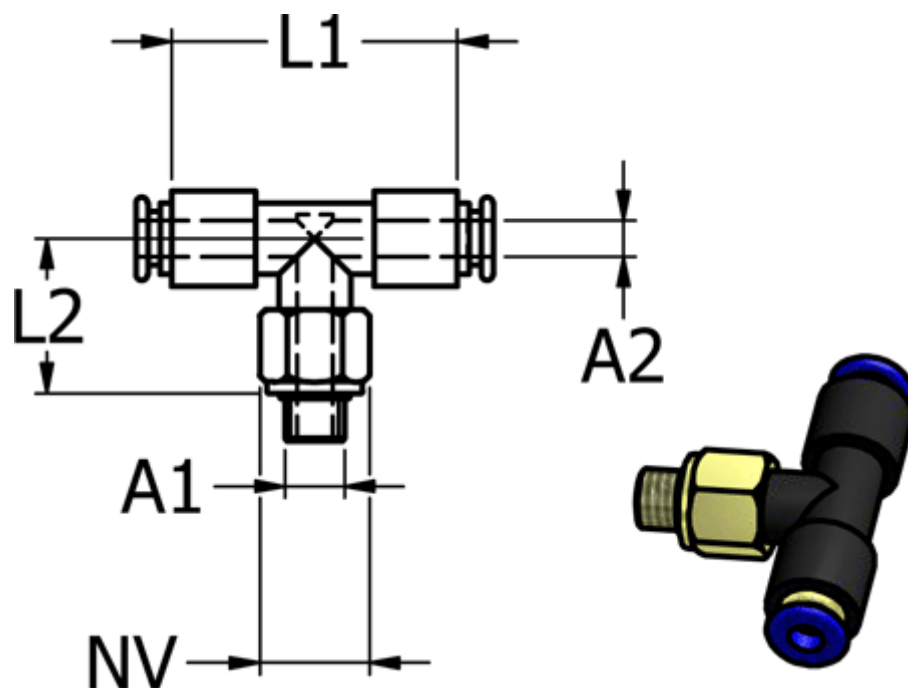

Article number: 586PB66

Description: Mini Push-in PB66, Tee, swivel, Ø6/M6/Ø6

Measures

Ext. hose diameter A2	= 6 mm
L1	= 32
L2	= 18.6
NV	= 10
Thread A1	=